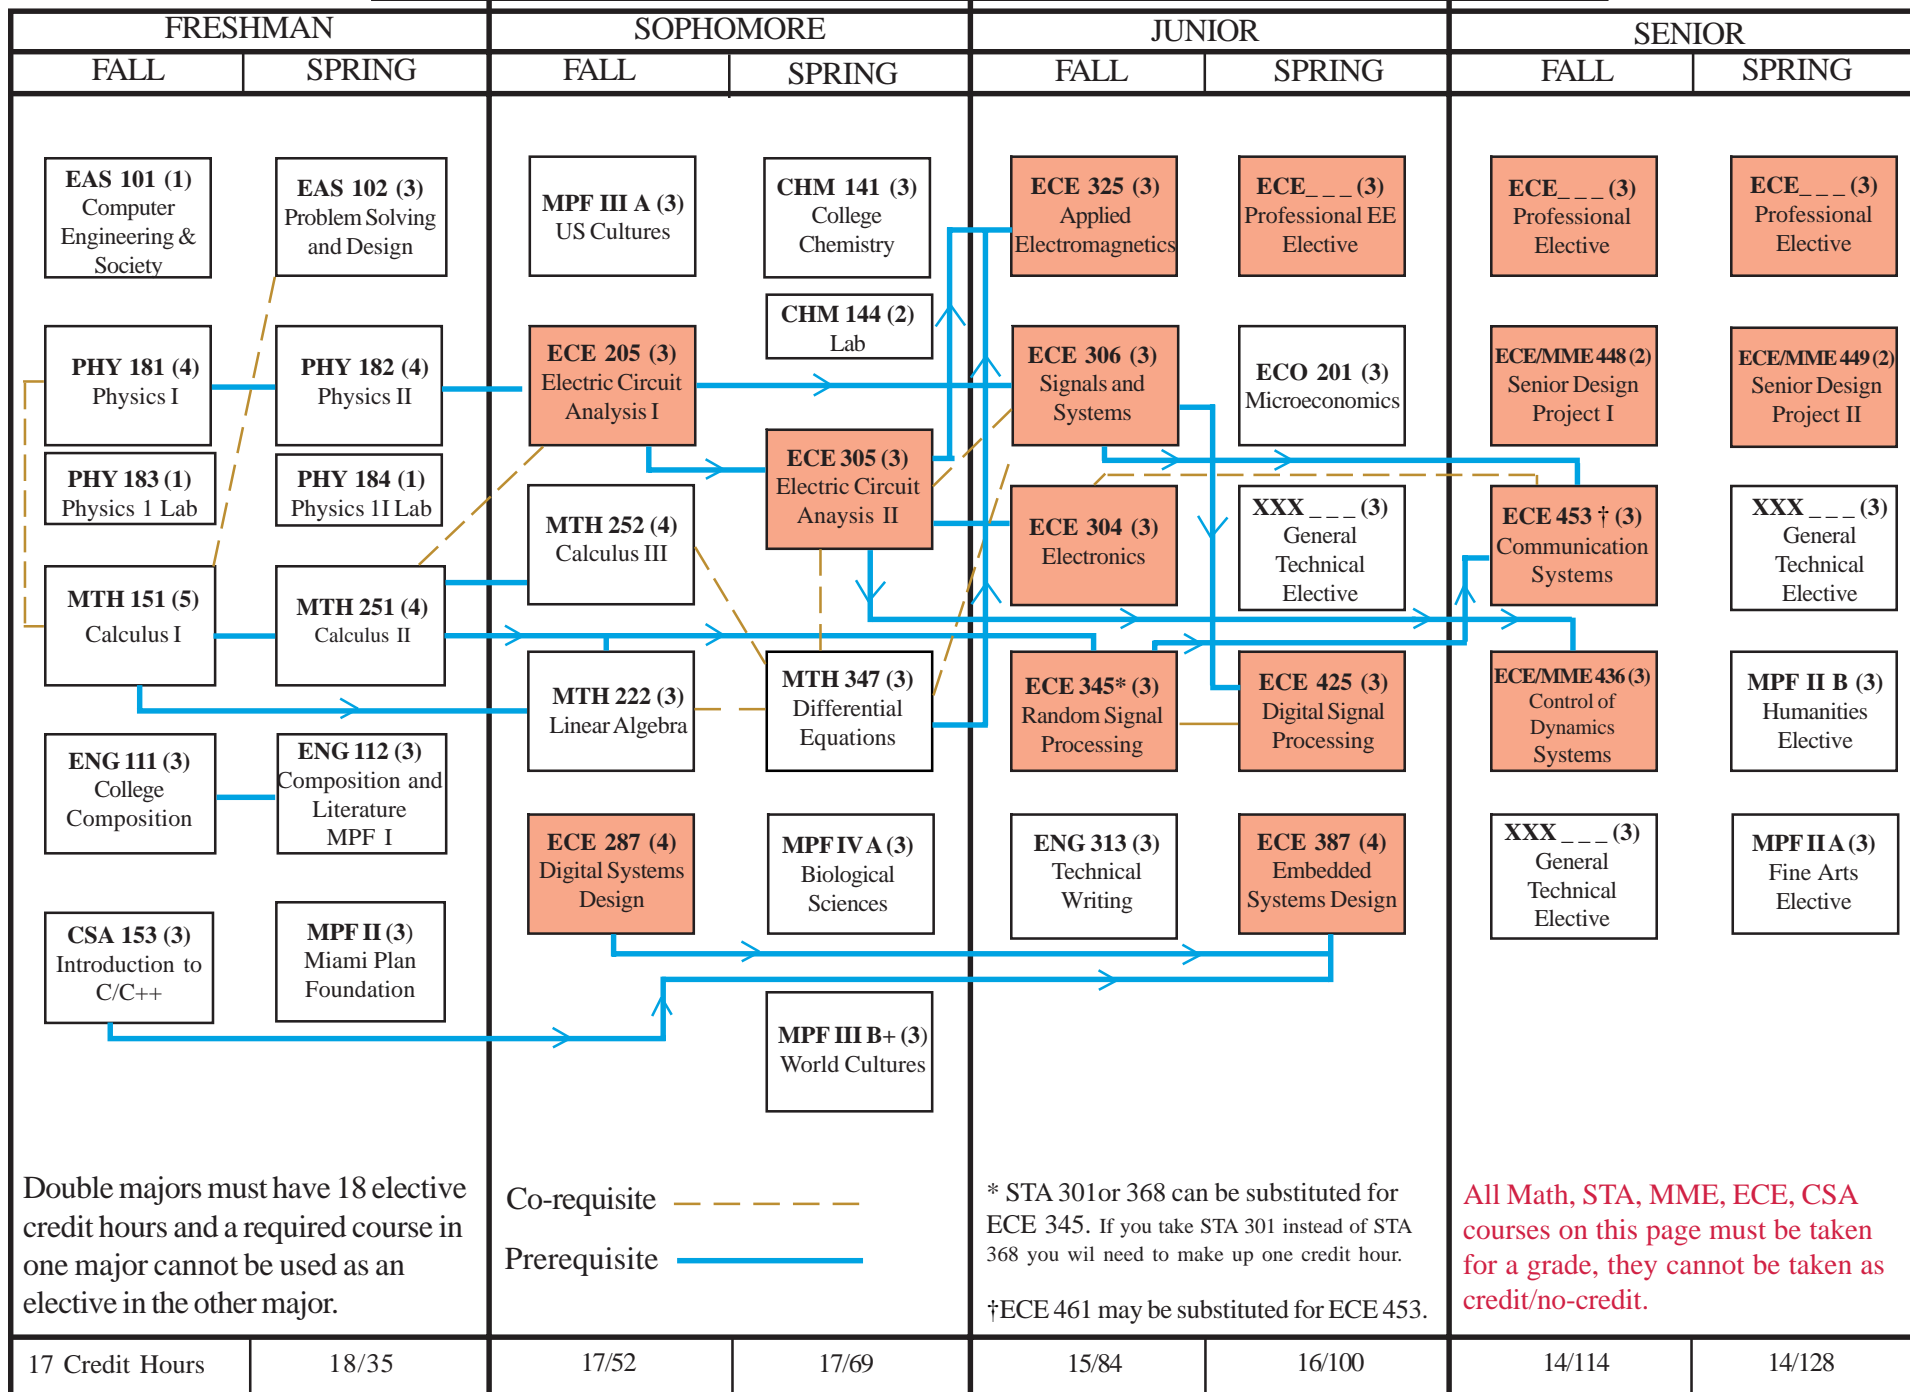

# Electrical Engineering Curriculum Flow Chart 2009-2010

Electrical & Computer Engineering Courses