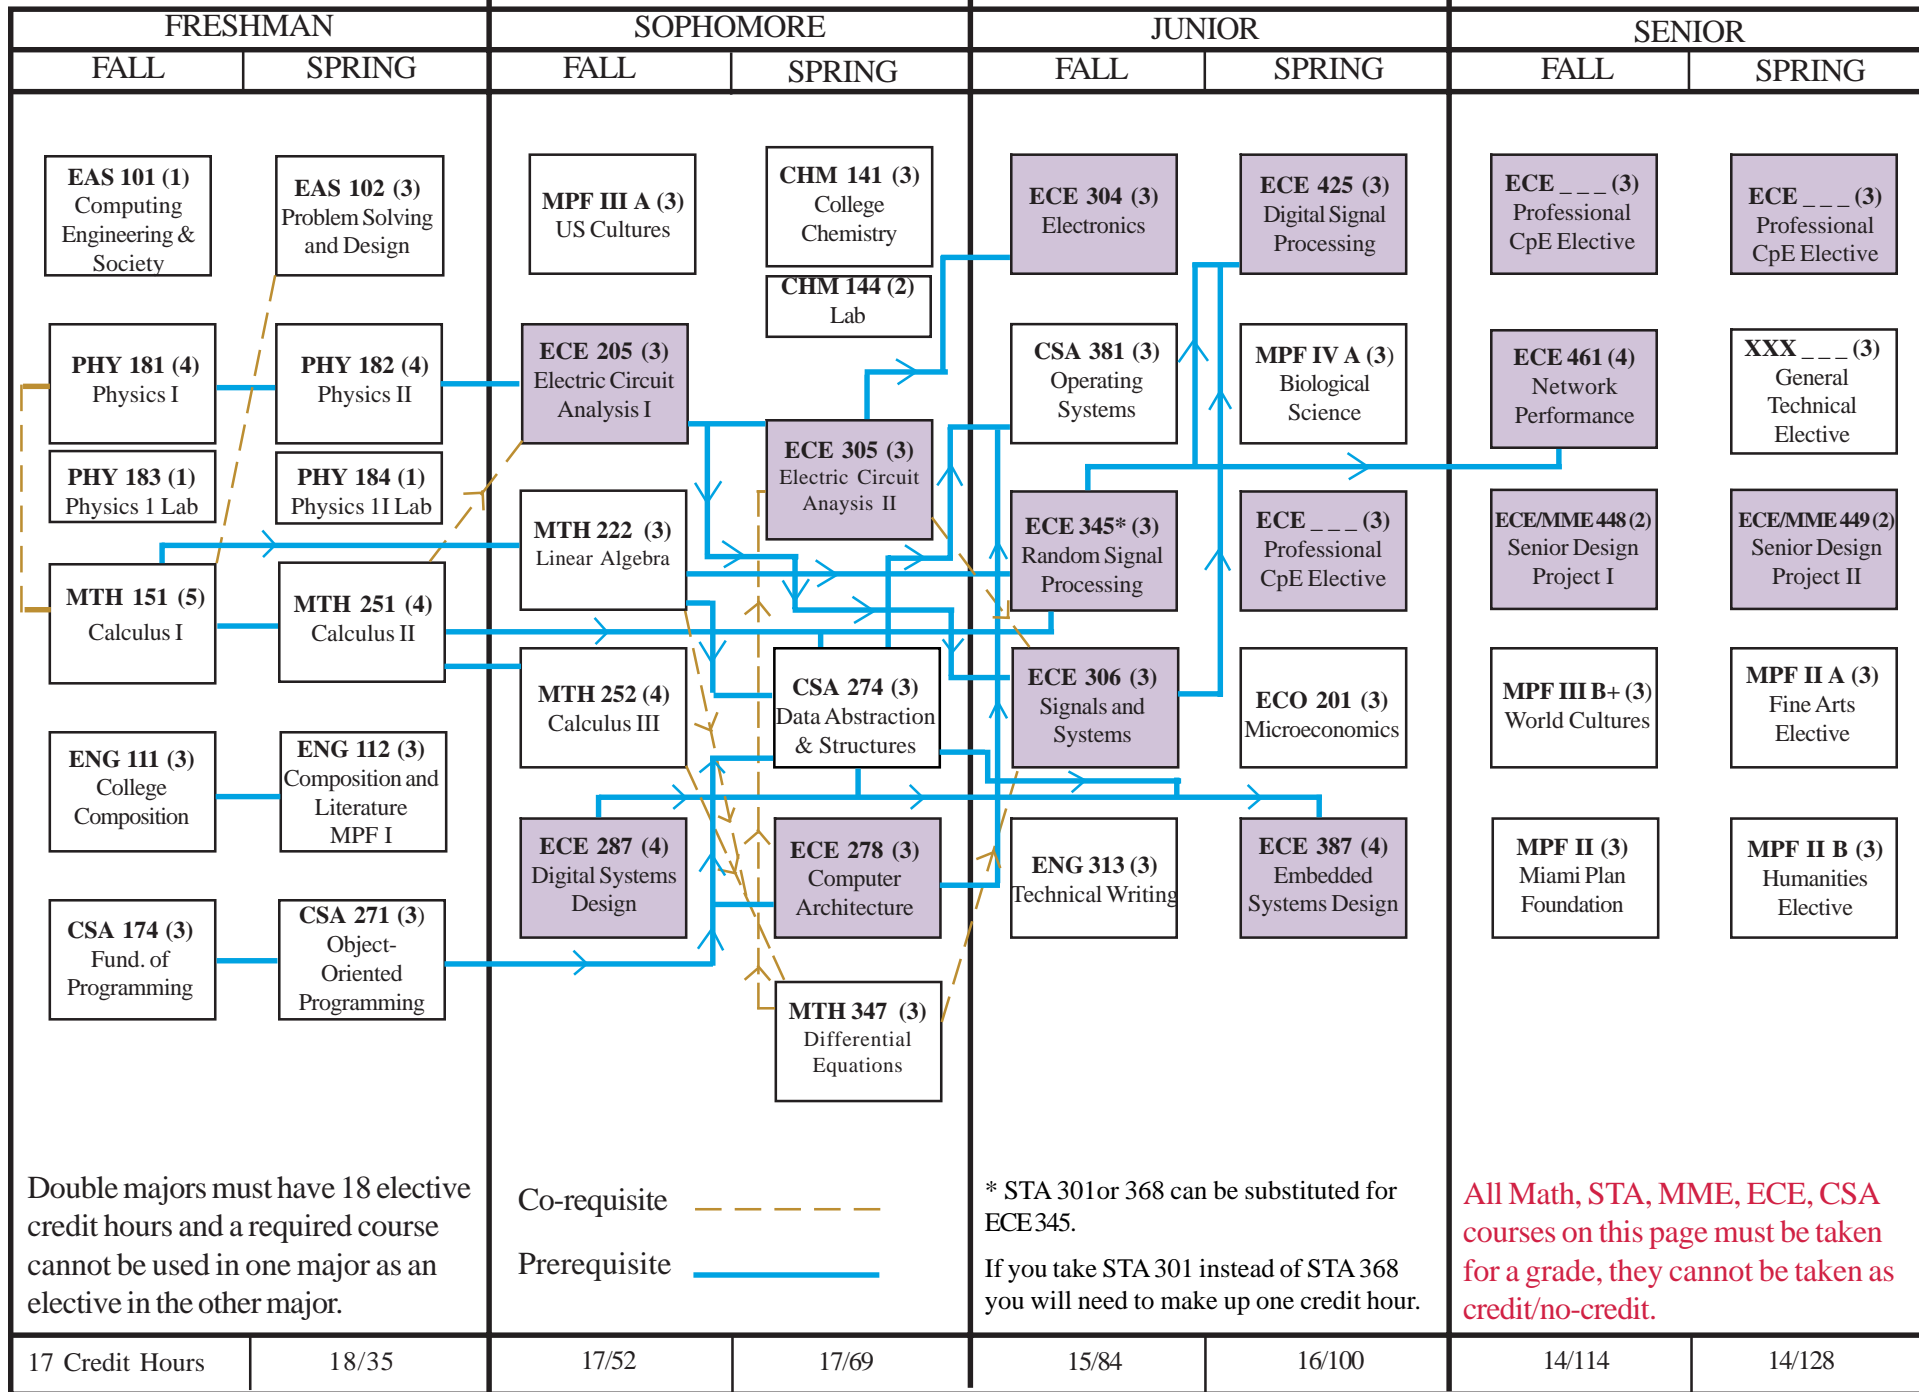

Computer Engineering Curriculum Flow Chart 2009-2010

Electrical & Computer Engineering Courses