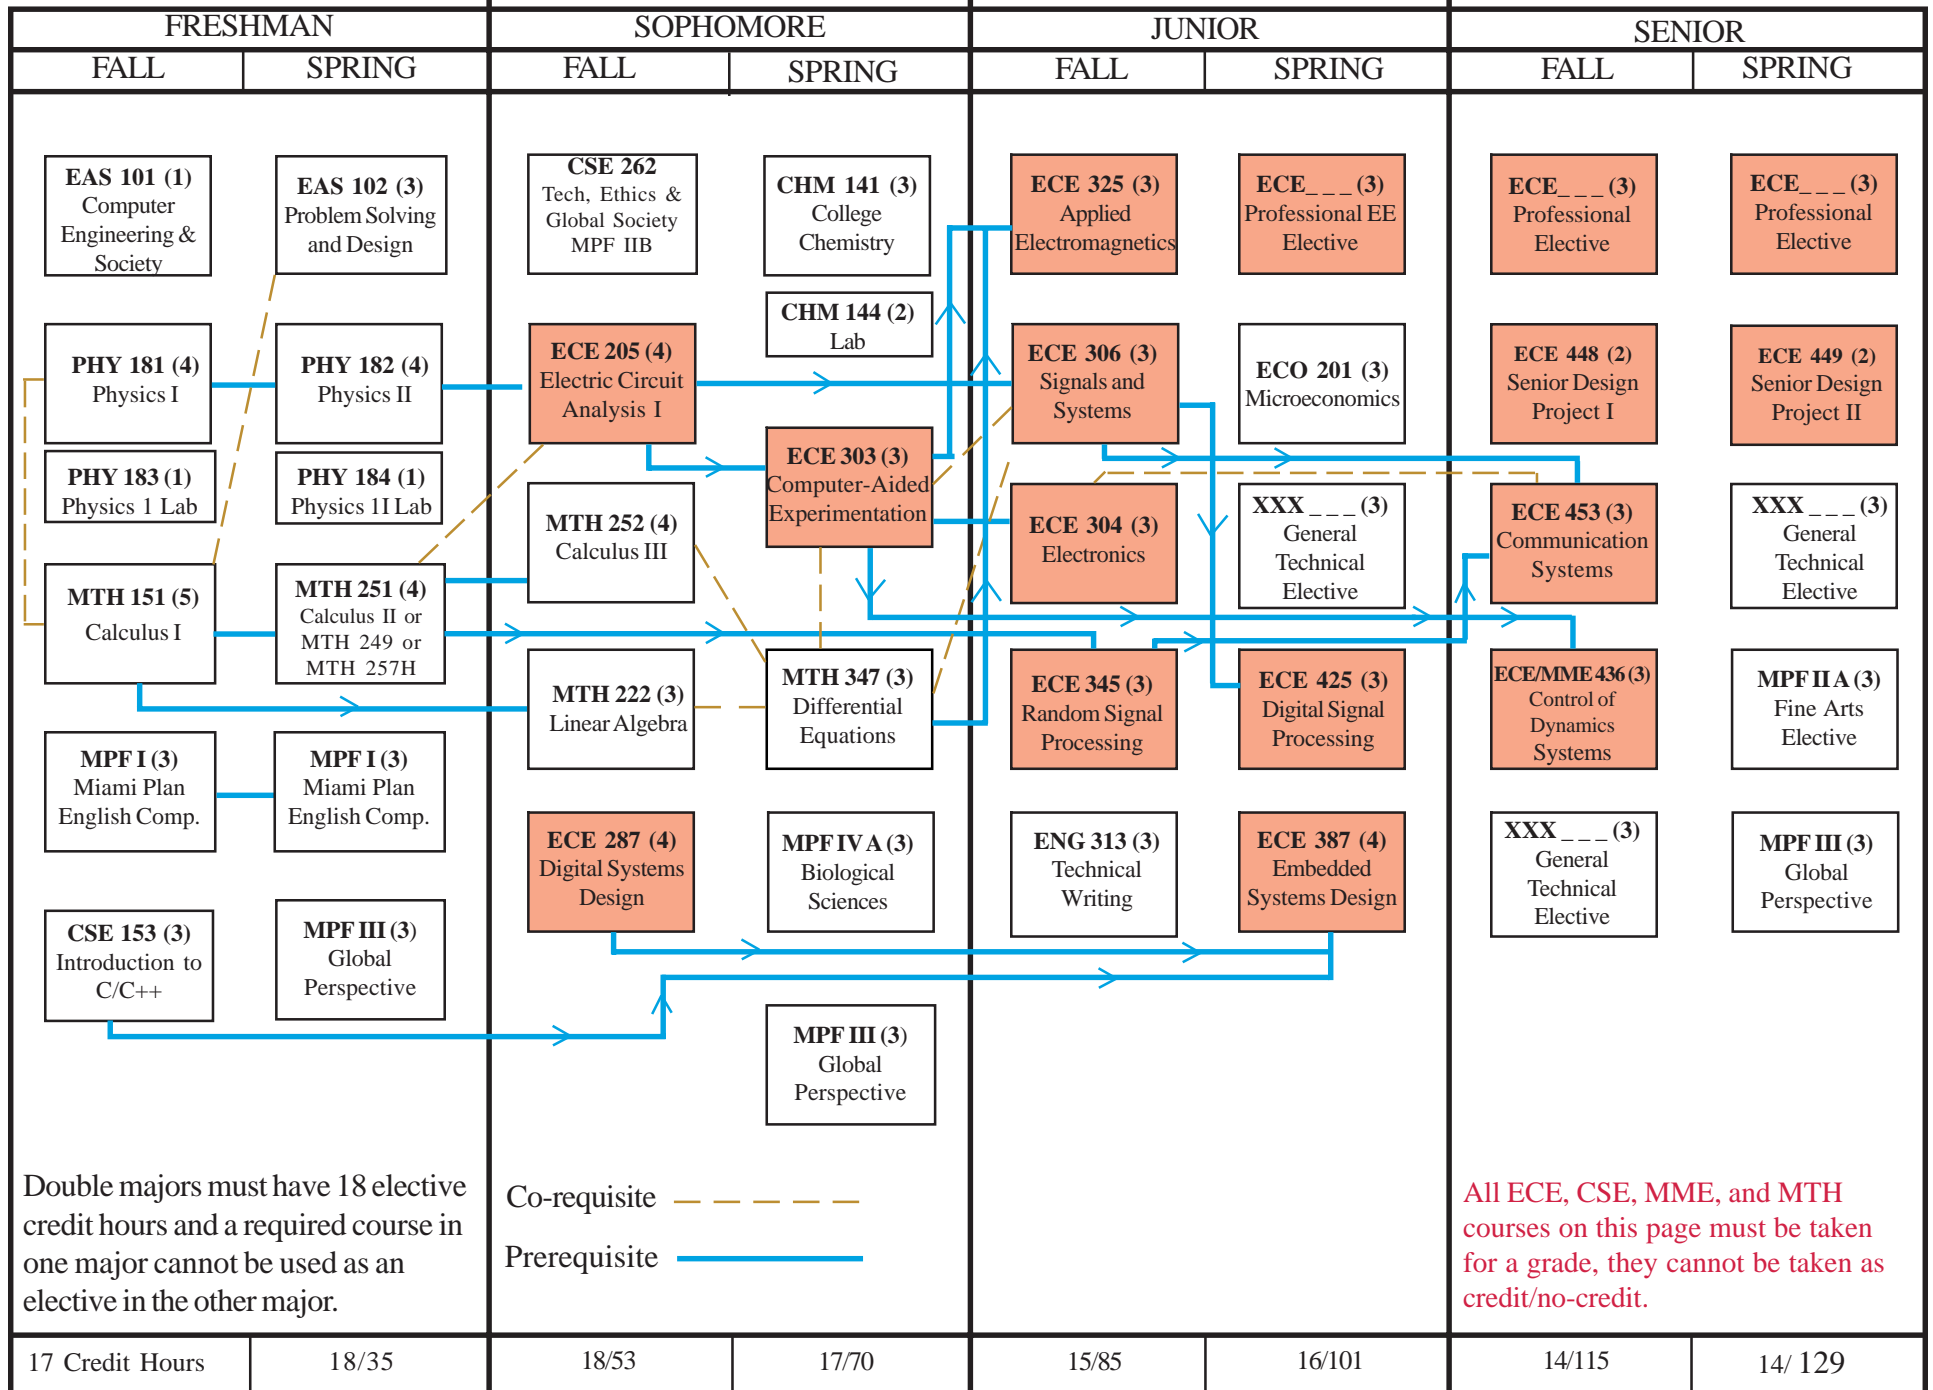

# Electrical Engineering Curriculum Flow Chart 2011-2012

Electrical & Computer Engineering Courses