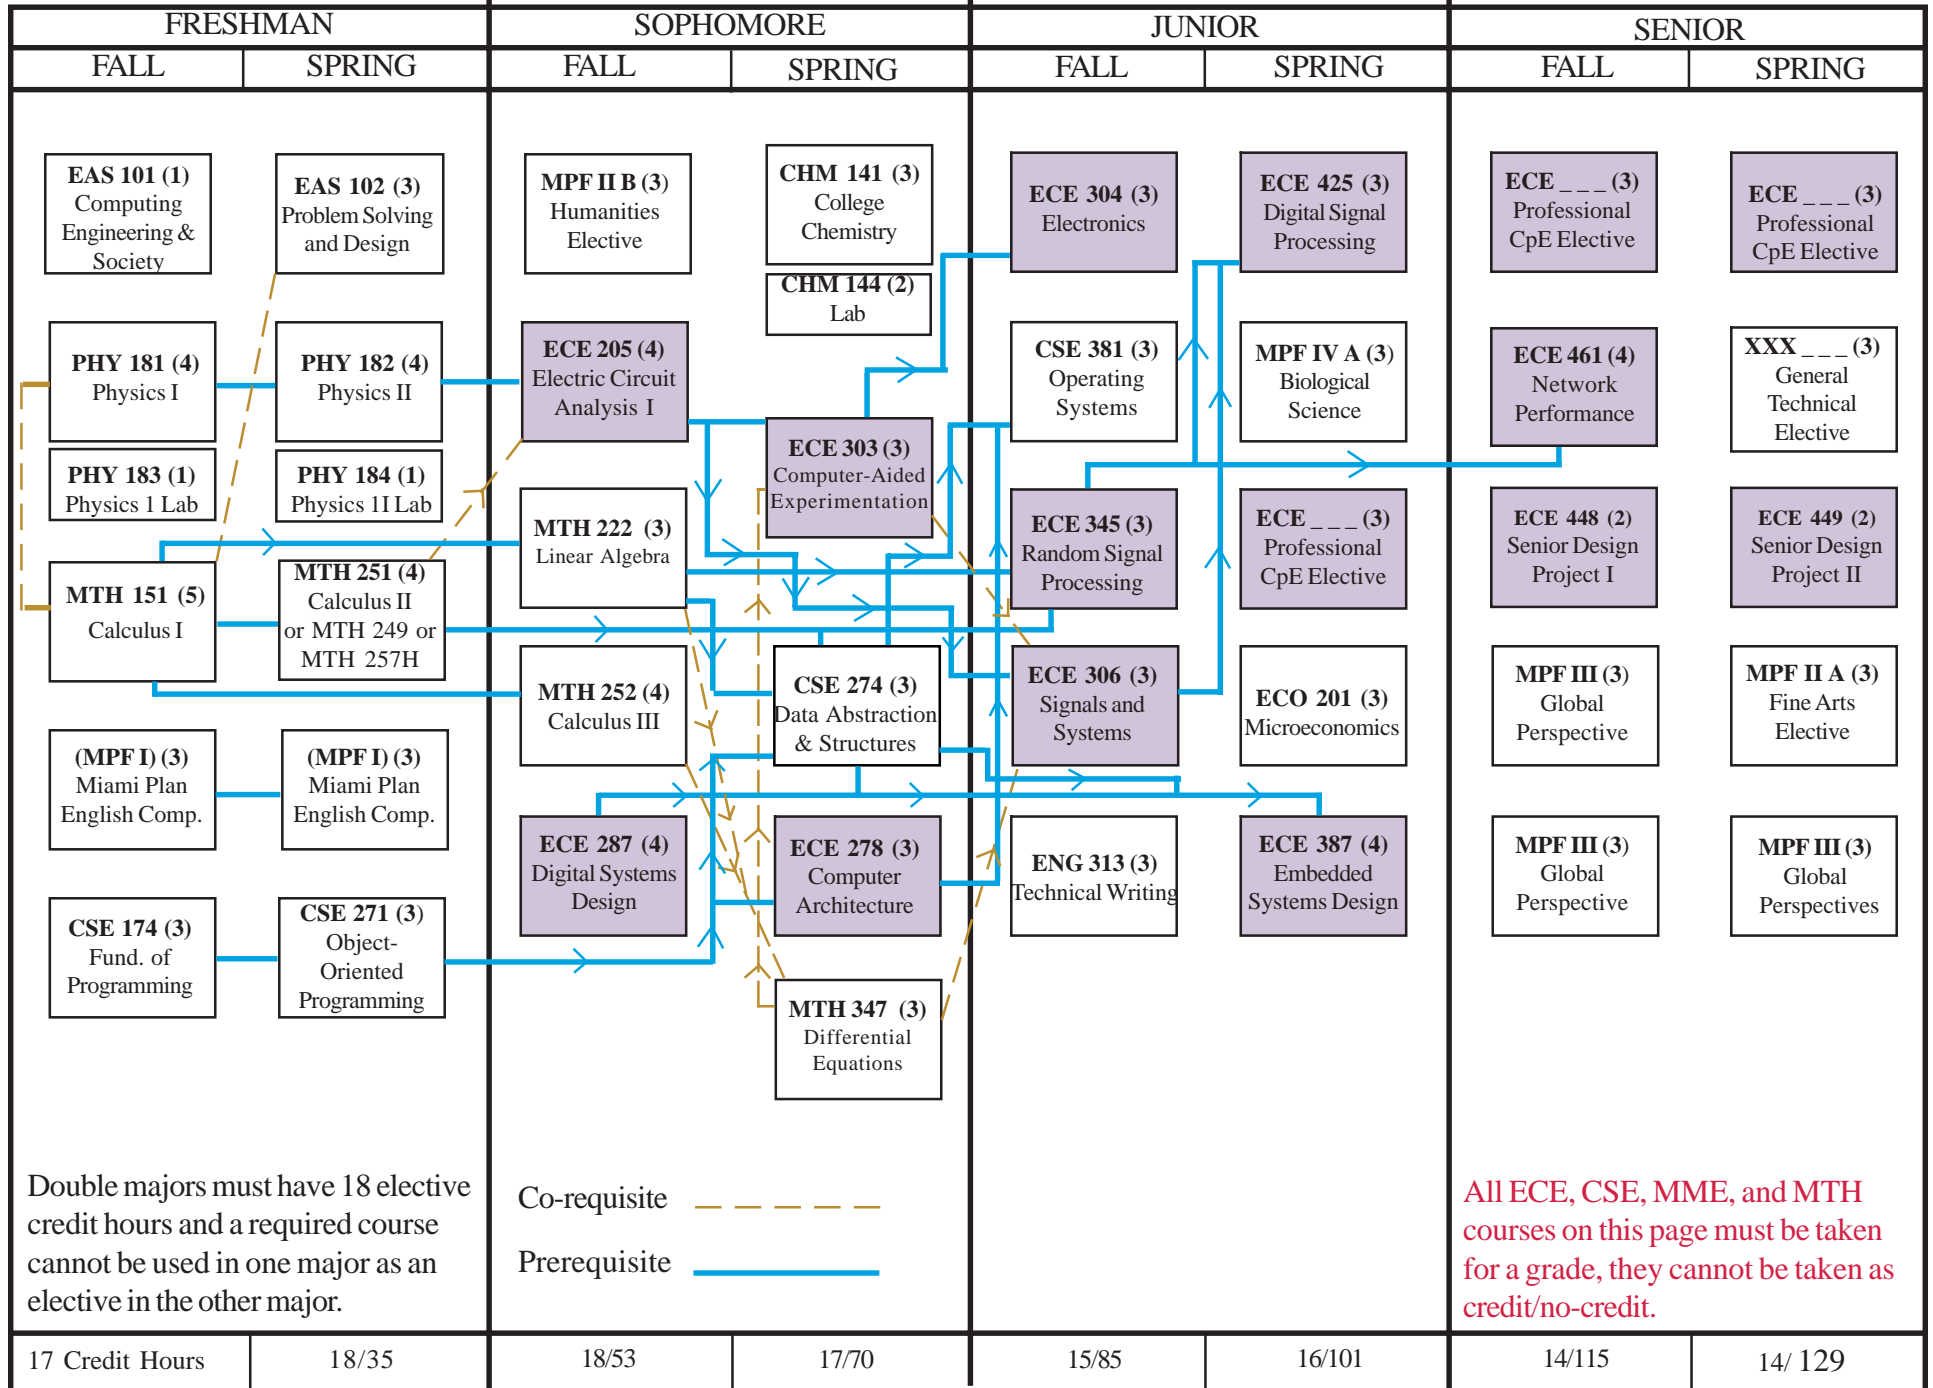

Computer Engineering Curriculum Flow Chart 2011-2012

Electrical & Computer Engineering Courses